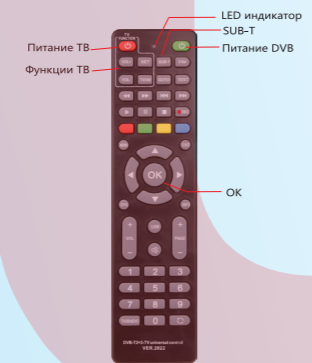

Инструкция по эксплуатации универсального пульта дистанционного управления

Благодарим за использование данного пульта дистанционного управления. Перед первым использованием данного пульта необходимо вставить батарейки. В случае правильной работы всех функций пульта, дальнейшая настройка пульта не требуется. В противном случае, для корректной работы пульта, необходимо будет произвести настройку, одним из способов, представленных ниже. Настройки пульта постоянно хранятся в памяти, поэтому после замены батареек повторную настройку пульта производить не нужно.