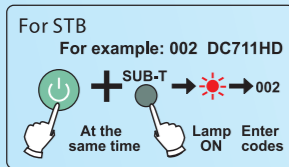

HUAYU®

DVB-T2+3-TV VER.2022

English

INSTRUCTION FOR UNIVERSAL REMOTE CONTROL

Thank you for using the remote controller. When it is the first time to put in the batteries, please try it first. If it could work well with all of its functions, the product can be used directly without setting it. However, if it could not work well, it should be set with the following methods before remote controlling your DVB. The remote controller would not lose its memory when the power is down so that you could replace the battery without resetting it.