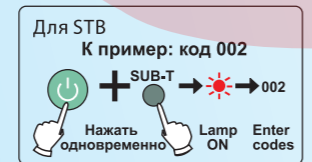

Инструкция по эксплуатации универсального пульта дистанционного управления

Благодарим за использование данного пульта дистанционного управления. Перед первым использованием данного пульта необходимо вставить батарейки. В случае правильной работы всех функций пульта, дальнейшая настройка пульта не требуется. В противном случае, для корректной работы пульта, необходимо будет произвести настройку, одним из способов, представленных ниже. Настройки пульта постоянно хранятся в памяти, поэтому после замены батареек повторную настройку пульта производить не нужно.